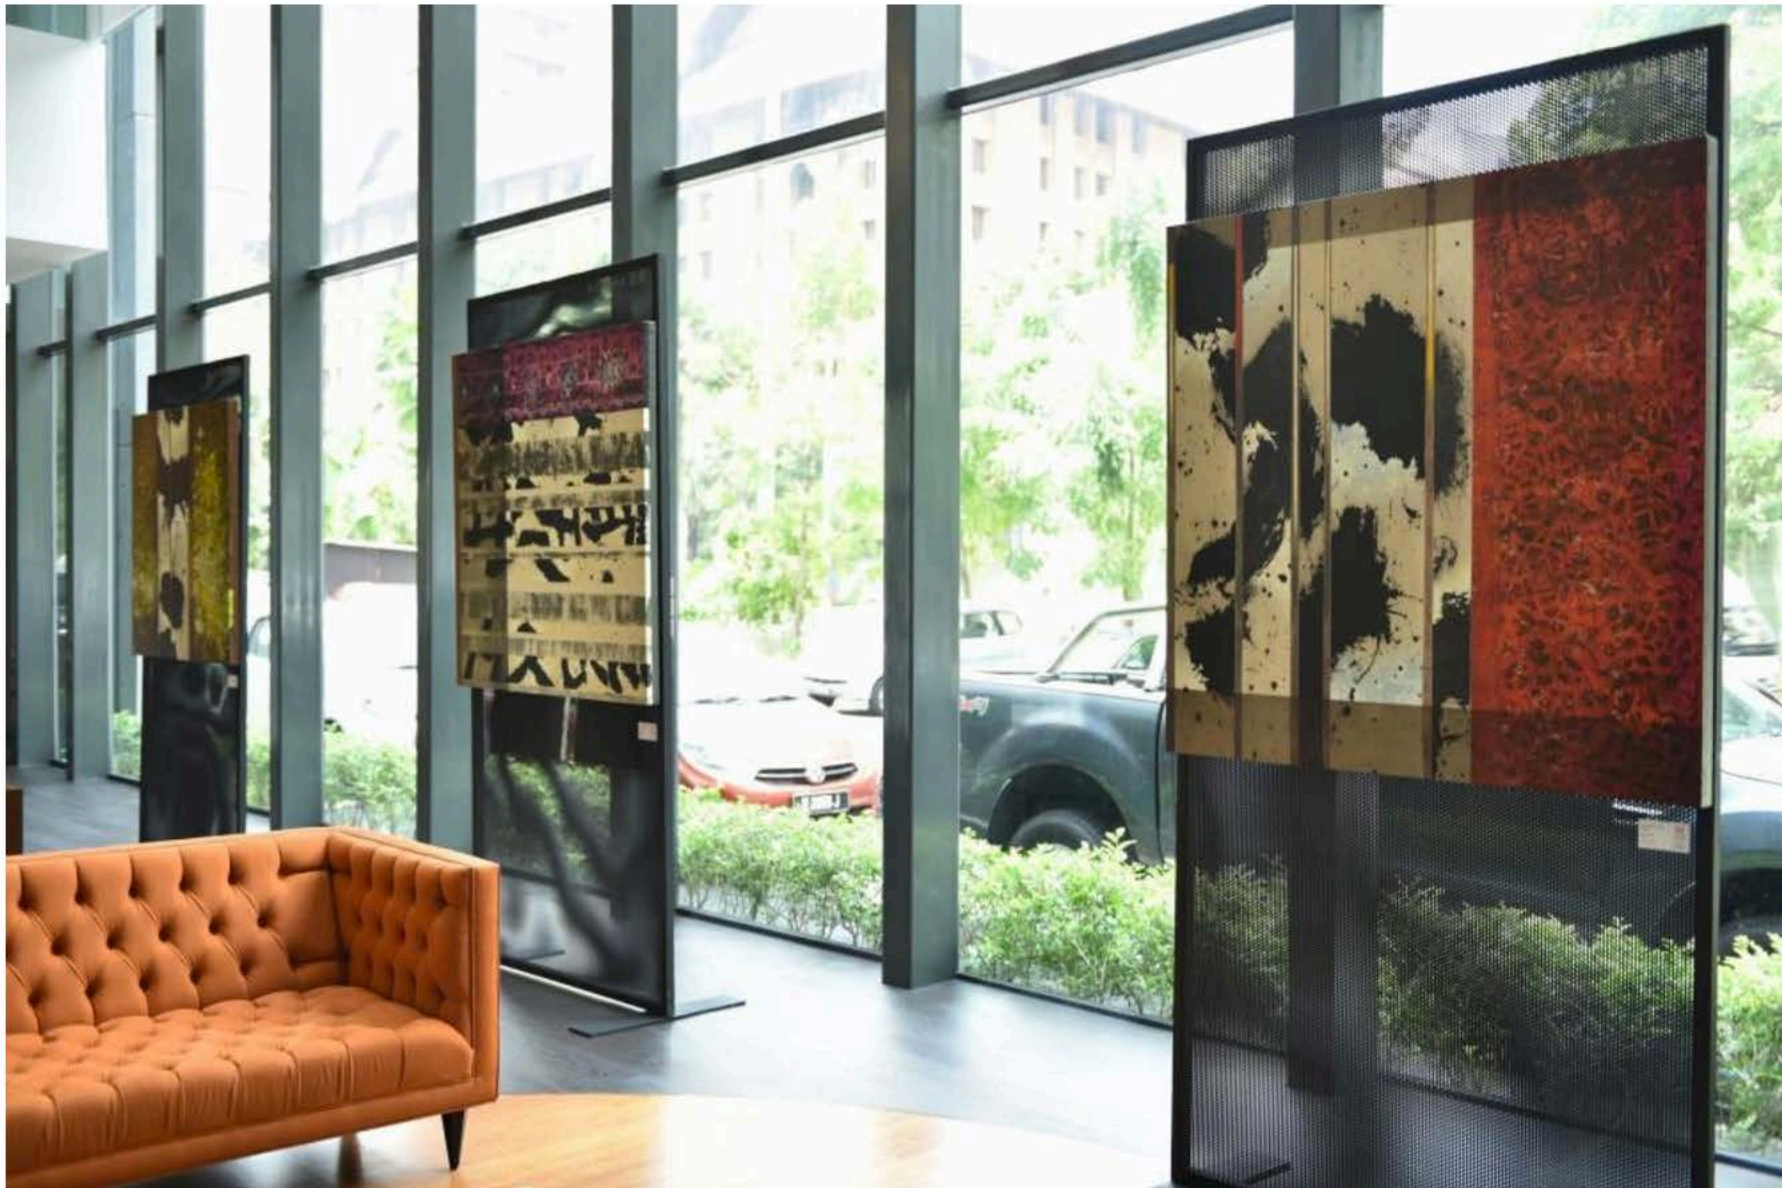

Share

Ksk Land hosts 'Confluentia' art exhibition

By The iProperty.com News Team on Aug 30, 2017

70 Read

Kuala Lumpur: KSK Land Sdn Bhd (KSK Land), developer of 8 Conlay, in collaboration with contemporary gallery, Art WeMe, is hosting an art exhibition themed '*Confluentia*' from 19 August to 18 September 2017, from 9am to 5pm, at the luxurious 8 Conlay sales gallery.

Comprising 28 works, the exhibition showcases a myriad genres of paintings and sculptures that collectively touch on the power of confluence of Asian cultures. '*Confluentia*' features three celebrated international artists, Sanzi from China, Liao Ying Hsi from Taiwan and Saenkom from Thailand; and notable Malaysian artists, CN Liew, Lok Kerk Hwang and Ng Foo Cheong.